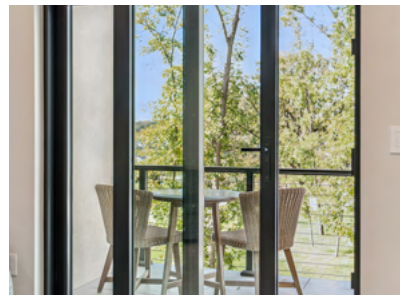

800-334-4263

104 Industrial Court Galt, CA 95632

info@INICIOwindows.com

INICIOwindows.com