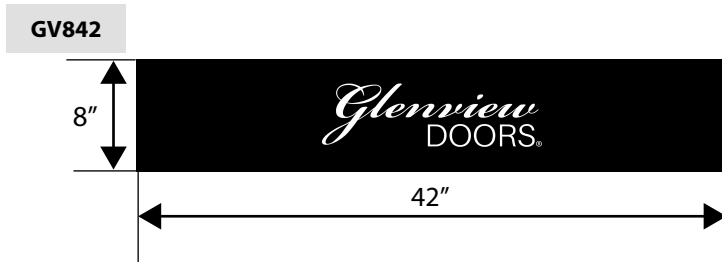

# Display Options

# Display Options

Vertical Banners - 33.5" x 80"  
Stand Included

GVVB01

GVVB02

GVVB03

GVVB04

GVVB05