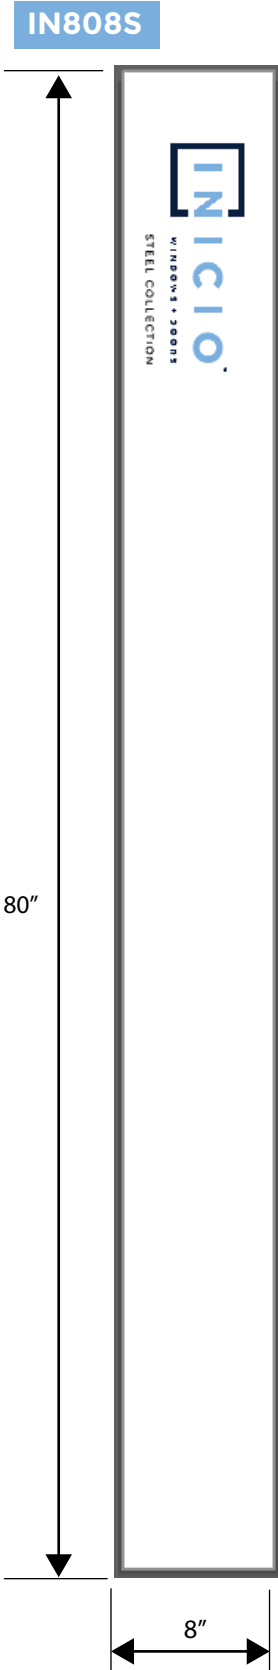

GV10565

GV1560

GV845

GV636

GV636W

# Display Options

# Display Options

Vertical Banners - 33.5" x 80"  
Stand Included

GVVB01

GVVB02

GVVB03

GVVB04

GVVB05