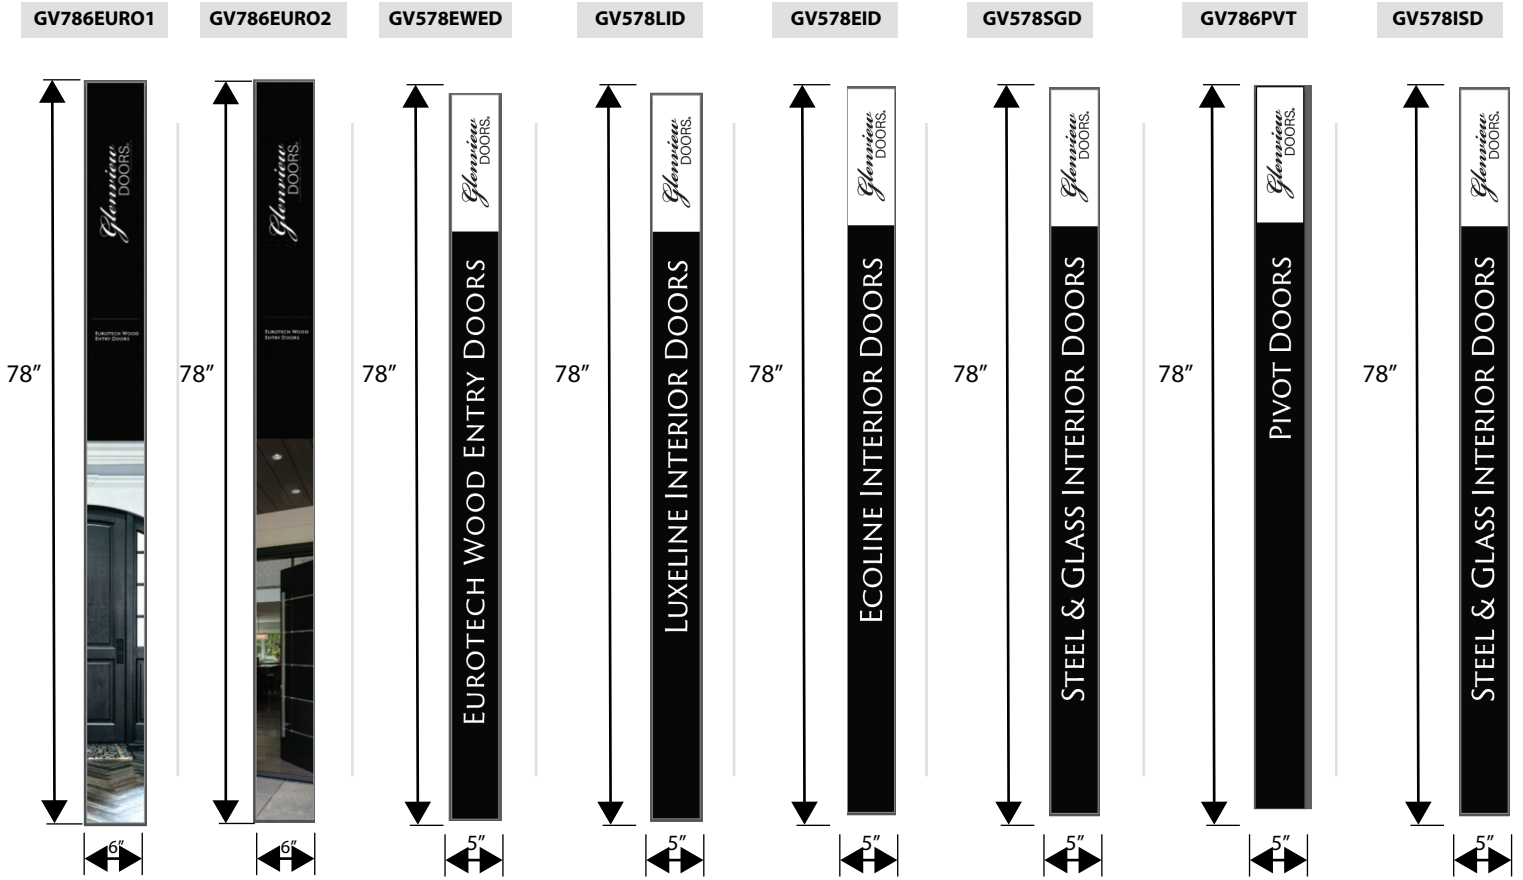

GV10565

GV1560

GV845

GV636

GV636W

# Display Options

# Display Options

Vertical Banners - 33.5" x 80"  
Stand Included

GVVB01

GVVB02

GVVB03

GVVB04

GVVB05