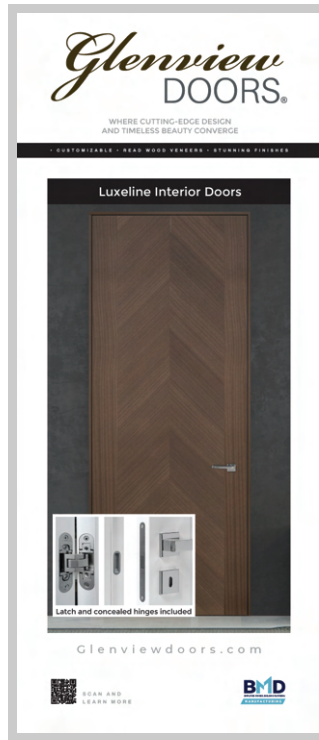

GV10565

GV1560

GV845

GV636

GV636W

# Display Options

# Display Options

Vertical Banners - 33.5" x 80"  
Stand Included

GVVB01

GVVB02

GVVB03

GVVB04

GVVB05